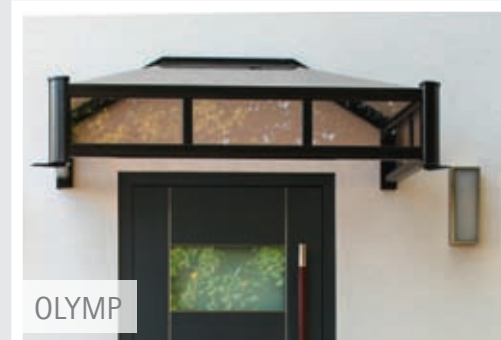

Für jede Situation das passende Vordach

Ausführliche Informationen finden Sie in unserem Vordach-Katalog oder unter www.albohn.de