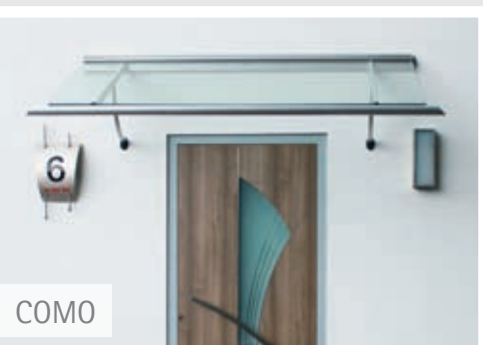

FERRARA

Ihre Vorteile im Überblick:

- der Einsatz von witterungs- und wertbeständigen Materialien wie Aluminium, Glas und Edelstahl garantiert Wartungsfreiheit und eine lange Lebensdauer
- die Konstruktionen sind wetterfest
- große Modell- und Farbauswahl
- sowohl für Privat- als auch für Geschäftseingänge einsetzbar
- optische Aufwertung Ihres Hauseinganges
- schützt den Hauseingang vor Niederschlag (durch Seitenteile kann dieser Schutz zusätzlich erhöht werden)
- verlängert die Lebensdauer Ihrer Haustür